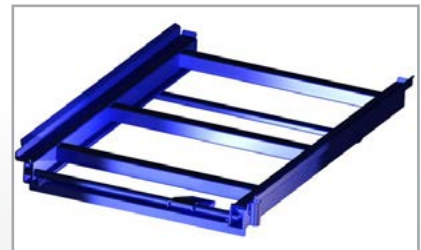

9. Model: RPU-U 1000 CS 62

Chep	1000 mm	1000 kg	62% / 769 mm	91 mm	1085 x 1269 mm	Beam or Floor

Other models and colors (standard color: Blue, RAL 5010) are available on request. We are very flexible in designing and manufacturing the optimal solution for your needs.

[Click here for the standard range of accessories for the Pull-Out Units.](#)