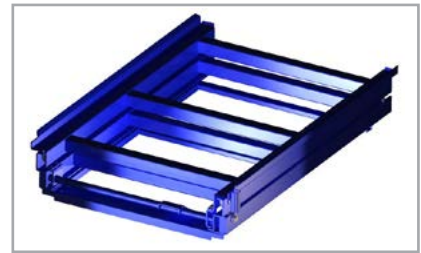

5. Model: RPU-U 650 E 100

Type of pallet:	Pallet Load Face:	Pallet max. Weight:	Extract Capacity:	Height of the Unit:	Dimensions:	Utilisation:
Euro	800 mm	650 kg	100% / 1240 mm	173 mm	884 x 1272 mm	Beam or Floor